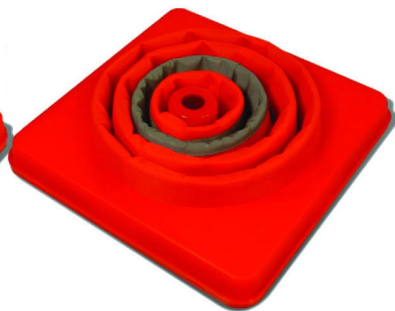

New Product Announcement

from Lucky Line

Collapse-A-Cone

- Compact size, folds down to 2 inches thin
- 360 degree visibility from all traffic directions
- Highly reflective bands for great visibility from over 1,000 ft. away
- Easy storage in the trunk or under the seat

Ideal For: Mobile Locksmiths, Roadside Safety & Facilities

Item #87800
18" Lighted Collapse-A-Cone,
w/*LED Light & Zippered Carry Bag

Sugg. Retail **\$25.00**

*LED light provides 300 hrs.
of continuous flashing

Item #87900
18" Collapse-A-Cone
w/Polybag - Non LED

Sugg. Retail **\$18.55**

#87800