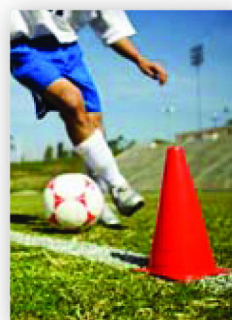

New Product Announcement

from Lucky Line

Collapse-A-Cone

- Compact size, folds down to 2 inches thin
- 360 degree visibility from all traffic directions
- Highly reflective bands for great visibility from over 1,000 ft. away
- Easy storage in the trunk or under the seat

Ideal For: Mobile Locksmiths, Roadside Safety & Facilities

Item #87800
18" Lighted Collapse-A-Cone,
w/*LED Light & Zippered Carry Bag

Sugg. Retail **\$25.00**

*LED light provides 300 hrs.
of continuous flashing